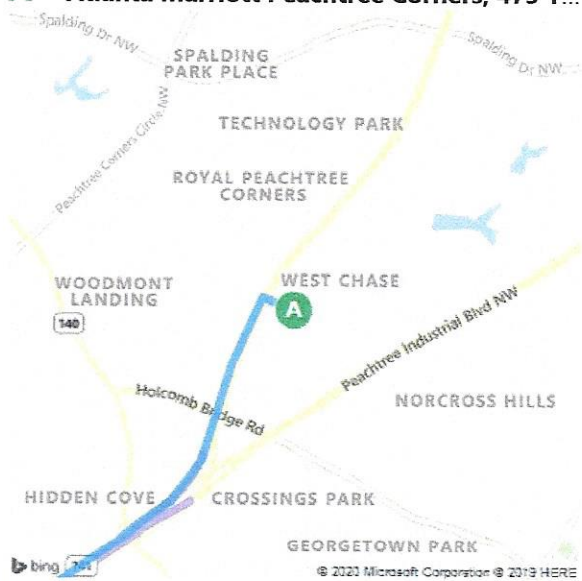

**A** Atlanta Marriott Peachtree Corners, 475 Technology Parkway,  
Peachtree Corners, GA 30092

27 min , 20.0 miles

Light traffic

**B** Centennial Olympic Park, 265 Park Avenue West NW, Atlanta, GA  
30313

Via GA-141 S, I-85 S

Type your route notes here

**A** Atlanta Marriott Peachtree Corners

	1. Head <b>west</b> on <b>Technology Pkwy NW</b> toward GA-141 N / Peachtree Pkwy NW	0.1 mi
	2. Turn <b>left</b> onto <b>GA-141 S / Peachtree Pkwy NW</b> Pass Shell on the right in 1.0 mi	4.6 mi
	3. Take ramp <b>left</b> for <b>I-285 E / GA-407 E</b>	1.4 mi
	4. At exit <b>33A</b> , take ramp <b>right</b> for <b>I-85 South</b> toward <b>Atlanta</b>	8.1 mi
	5. Keep <b>left</b> onto <b>I-85 HOV Lane</b>	0.3 mi
	6. Bear <b>left</b> onto <b>I-85 S / GA-403 S</b> Moderate Congestion	3.3 mi
	7. Keep <b>straight</b> onto <b>I-75 S / I-85 S / GA-401 S / GA-403 S</b>	1.3 mi
	8. At exit <b>249C</b> , take ramp <b>right</b> for <b>Williams St</b> toward <b>GWCC/Aquarium / Mercedes-Benz Stadium</b>	0.3 mi
	9. Keep <b>straight</b> onto <b>Williams St NW</b>	230 ft
	10. Turn <b>right</b> onto <b>Ivan Allen Jr Blvd NW</b>	0.3 mi
	11. Turn <b>left</b> onto <b>Luckie St NW</b>	0.2 mi
	12. Road name changes to <b>Park Avenue West NW</b>	157 ft

13. Arrive at **Park Avenue West NW** on the left  
The last intersection is Luckie St NW

**B** Centennial Olympic Park

**A** Atlanta Marriott Peachtree Corners, 475 T...

**B** Centennial Olympic Park, 265 Park Avenu...