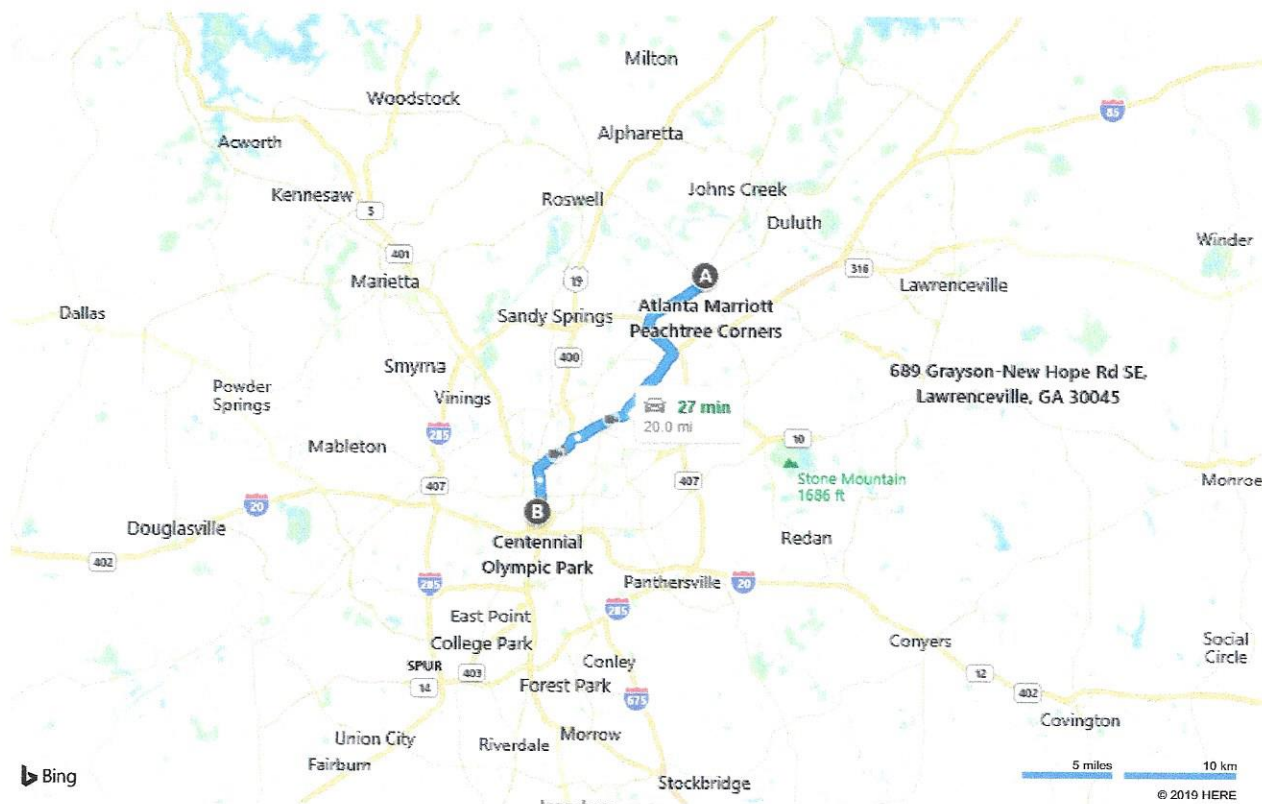

**A** Atlanta Marriott Peachtree Corners, 475 Technology Parkway,  
Peachtree Corners, GA 30092

27 min , 20.0 miles

Light traffic

**B** Centennial Olympic Park, 265 Park Avenue West NW, Atlanta, GA  
30313

Via GA-141 S, I-85 S

Type your route notes here

**A** Atlanta Marriott Peachtree Corners

	1. Head <b>west</b> on <b>Technology Pkwy NW</b> toward GA-141 N / Peachtree Pkwy NW	0.1 mi
	2. Turn <b>left</b> onto <b>GA-141 S / Peachtree Pkwy NW</b> Pass Shell on the right in 1.0 mi	4.6 mi
	3. Take ramp <b>left</b> for <b>I-285 E / GA-407 E</b>	1.4 mi
	4. At exit <b>33A</b> , take ramp <b>right</b> for <b>I-85 South</b> toward <b>Atlanta</b>	8.1 mi
	5. Keep <b>left</b> onto <b>I-85 HOV Lane</b>	0.3 mi
	6. Bear <b>left</b> onto <b>I-85 S / GA-403 S</b> Moderate Congestion	3.3 mi
	7. Keep <b>straight</b> onto <b>I-75 S / I-85 S / GA-401 S / GA-403 S</b>	1.3 mi
	8. At exit <b>249C</b> , take ramp <b>right</b> for <b>Williams St</b> toward <b>GWCC/Aquarium / Mercedes-Benz Stadium</b>	0.3 mi
	9. Keep <b>straight</b> onto <b>Williams St NW</b>	230 ft
	10. Turn <b>right</b> onto <b>Ivan Allen Jr Blvd NW</b>	0.3 mi
	11. Turn <b>left</b> onto <b>Luckie St NW</b>	0.2 mi
	12. Road name changes to <b>Park Avenue West NW</b>	157 ft

13. Arrive at **Park Avenue West NW** on the left  
The last intersection is Luckie St NW

**B** Centennial Olympic Park

**A** Atlanta Marriott Peachtree Corners, 475 T...

**B** Centennial Olympic Park, 265 Park Avenu...

These directions are subject to the Microsoft® Service Agreement and are for informational purposes only. No guarantee is made regarding their completeness or accuracy. Construction projects, traffic, or other events may cause actual conditions to differ from these results. Map and traffic data © 2020 HERE™.