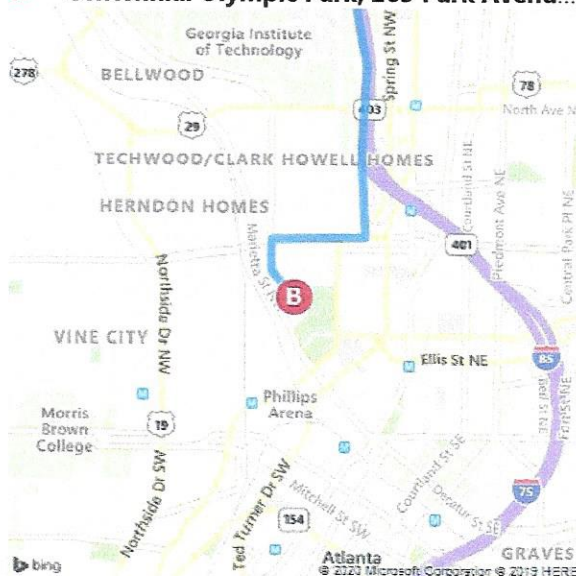

**A** Atlanta Marriott Peachtree Corners, 475 Technology Parkway,  
Peachtree Corners, GA 30092

27 min , 20.0 miles

Light traffic

**B** Centennial Olympic Park, 265 Park Avenue West NW, Atlanta, GA  
30313

Via GA-141 S, I-85 S

Type your route notes here

**A** Atlanta Marriott Peachtree Corners

	1. Head <b>west</b> on <b>Technology Pkwy NW</b> toward GA-141 N / Peachtree Pkwy NW	0.1 mi
	2. Turn <b>left</b> onto <b>GA-141 S / Peachtree Pkwy NW</b> Pass Shell on the right in 1.0 mi	4.6 mi
	3. Take ramp <b>left</b> for <b>I-285 E / GA-407 E</b>	1.4 mi
	4. At exit <b>33A</b> , take ramp <b>right</b> for <b>I-85 South</b> toward <b>Atlanta</b>	8.1 mi
	5. Keep <b>left</b> onto <b>I-85 HOV Lane</b>	0.3 mi
	6. Bear <b>left</b> onto <b>I-85 S / GA-403 S</b> Moderate Congestion	3.3 mi
	7. Keep <b>straight</b> onto <b>I-75 S / I-85 S / GA-401 S / GA-403 S</b>	1.3 mi
	8. At exit <b>249C</b> , take ramp <b>right</b> for <b>Williams St</b> toward <b>GWCC/Aquarium / Mercedes-Benz Stadium</b>	0.3 mi
	9. Keep <b>straight</b> onto <b>Williams St NW</b>	230 ft
	10. Turn <b>right</b> onto <b>Ivan Allen Jr Blvd NW</b>	0.3 mi
	11. Turn <b>left</b> onto <b>Luckie St NW</b>	0.2 mi
	12. Road name changes to <b>Park Avenue West NW</b>	157 ft

13. Arrive at **Park Avenue West NW** on the left  
The last intersection is Luckie St NW

**B** Centennial Olympic Park

**A** Atlanta Marriott Peachtree Corners, 475 T...

**B** Centennial Olympic Park, 265 Park Avenu...

These directions are subject to the Microsoft® Service Agreement and are for informational purposes only. No guarantee is made regarding their completeness or accuracy. Construction projects, traffic, or other events may cause actual conditions to differ from these results. Map and traffic data © 2020 HERE™.