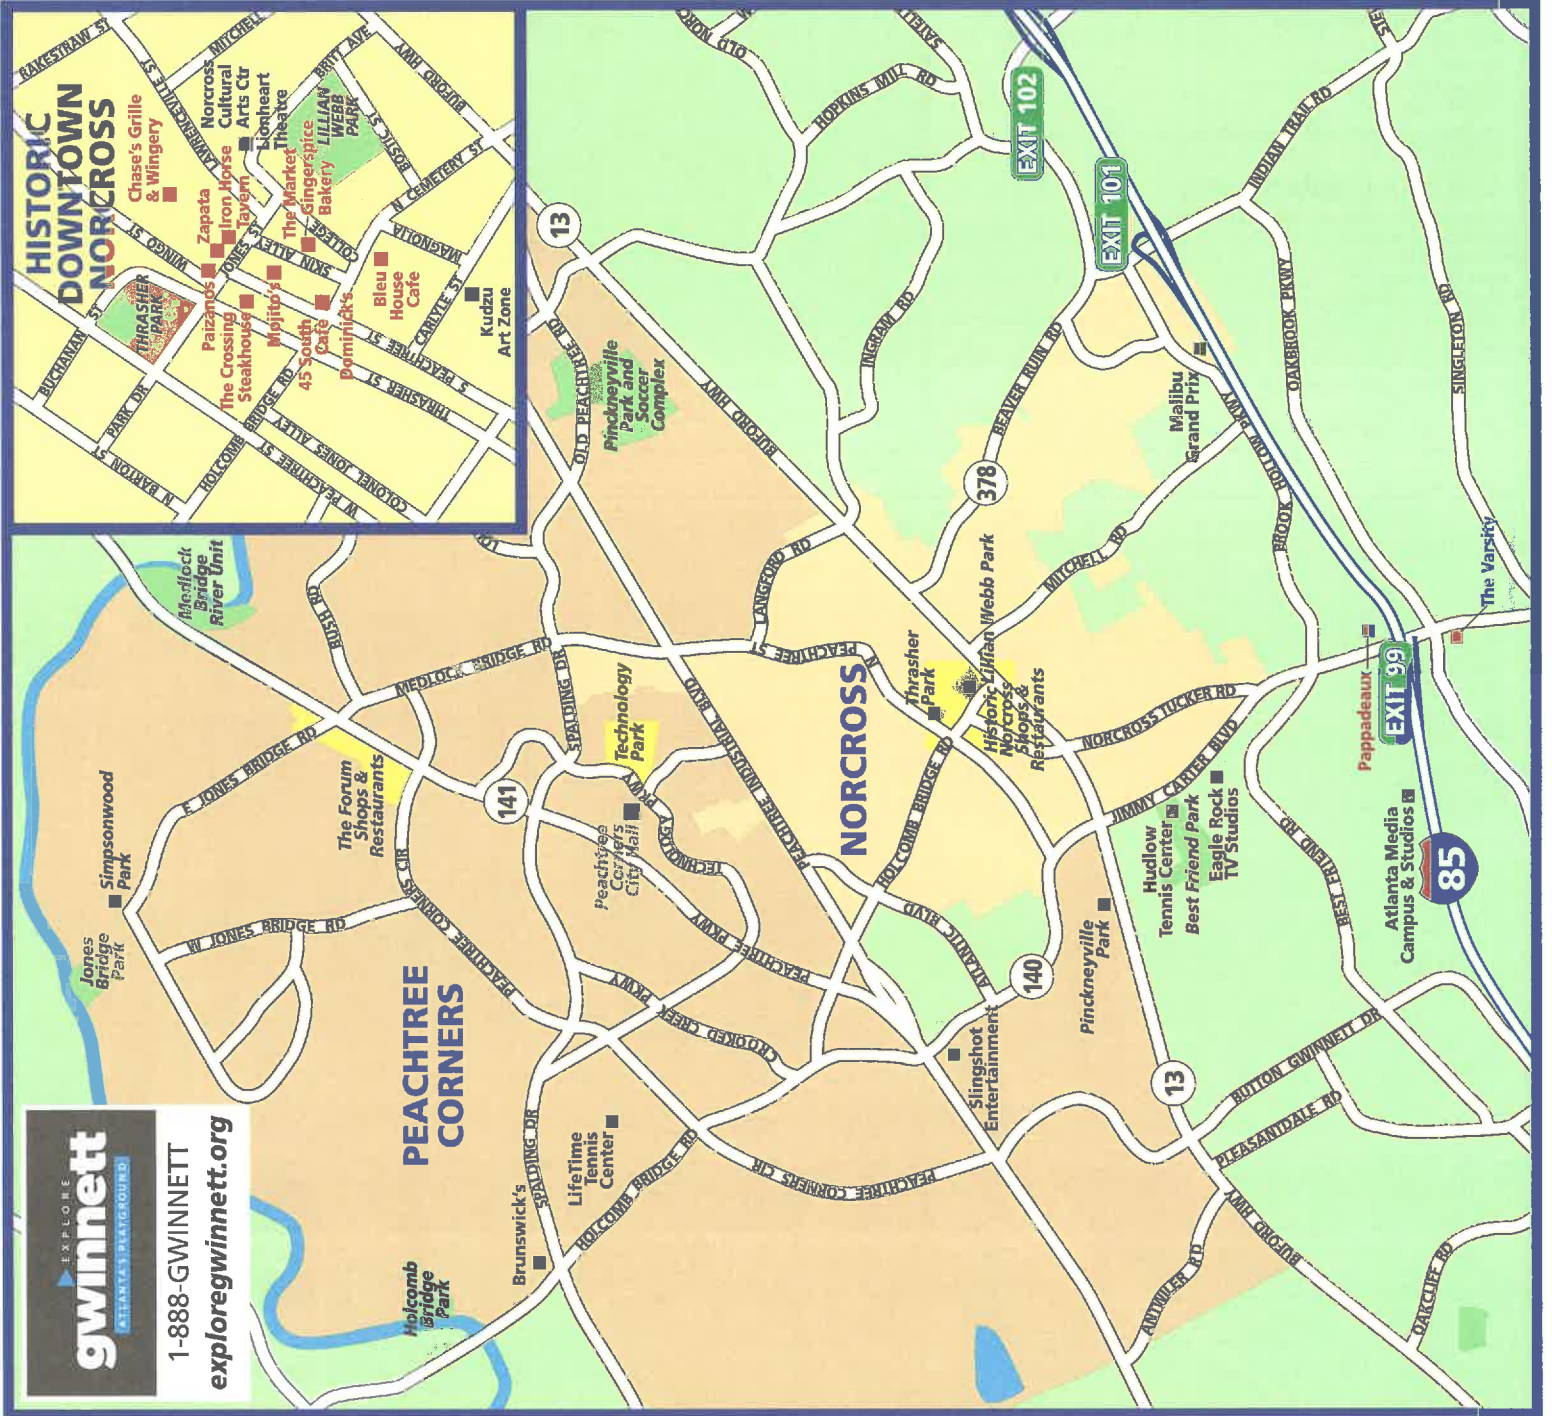

HISTORIC DOWNTOWN NORCROSS

- 45 South Cafe (770) 840-8071
- Bleu House Cafe (770) 209-0016
- 23 Holcomb Bridge Rd (770) 209-0016
- Bleu House Market (678) 527-6278
- 62 College St (770) 449-0229
- Chase's Grille & Wingery (770) 449-1611
- 125 Lawrenceville St (678) 291-9220
- Dominick's (770) 596-2359
- 95 South Peachtree St (770) 441-2599
- Iron Horse Tavern (770) 441-2599
- 29 Jones St NW (770) 300-0250
- Gingerspice Bakery (678) 280-9081
- 62 College St (770) 248-0052
- Mojito's (770) 248-0052
- 35 S Peachtree St (770) 248-0052
- Paizanos (770) 248-0052
- 7 Jones St (770) 248-0052
- The Crossing Steakhouse (678) 280-9081
- 40 S Peachtree St (770) 248-0052
- Zapata Tacos & Tequila Bar (770) 248-0052
- 15 Jones St NW (770) 248-0052

AREA PARKS

- Best Friend Park & Hudlow Tennis Center (770) 417-2212
- 6224 Jimmy Carter Blvd (770) 417-2212
- E Jones Bridge Park (678) 277-0920
- 4901 E Jones Bridge Rd (678) 277-0920
- Lillian Webb Park (678) 421-2000
- 5 College St (678) 421-2000
- Pinckneyville Park (678) 277-0920
- 4758 Old Peachtree Rd (678) 277-0920
- Pinckneyville Park Soccer Complex (678) 277-0920
- 4707 S Old Peachtree Rd (678) 277-0920
- Simpsonwood Park (678) 277-0900
- 4511 Jones Bridge Rd (678) 277-0900
- Thrasher Park (678) 421-2069
- 93 Park Dr (678) 421-2069
- West Gwinnett Park & Aquatic Center (678) 407-8801
- 4488 Peachtree Industrial Blvd (678) 407-8801

EXPLORE
gwinnett
ATLANTA'S PEACHTREE CORNERS

1-888-GWINNETT
explore.gwinnett.org