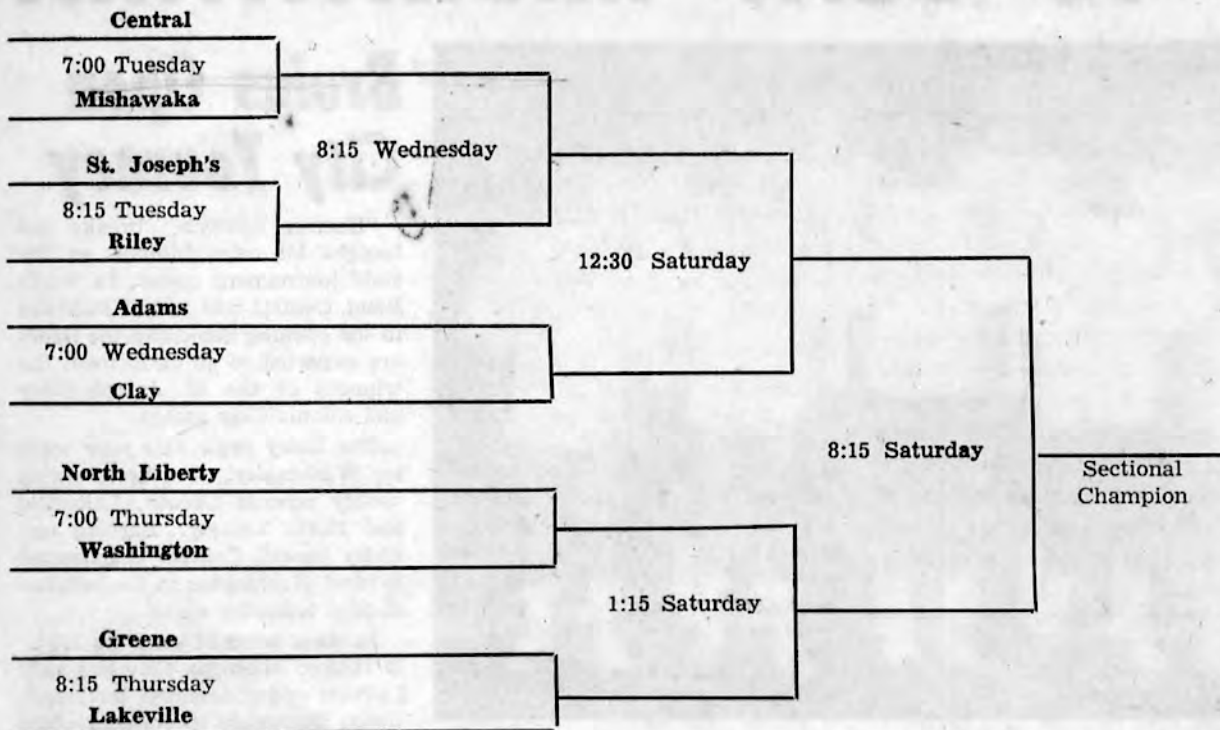

South Bend Sectional Pairings

Blume Pharmacy
801 L. W. W.
**COMPLETE DRUGSTORE
SERVICE**

THE INTERLUDE
Founded in 1901
The INTERLUDE is published bi-weekly during the school year by the students of Central High School, St. James Court, South Bend, Indiana. Subscription price is $2.00 per year. Second class postage at South Bend, Indiana. Vol. 13, No. 11

GO, BEARS!
TAKE SECTIONAL CROWN
FIRESTONE
TIRE AND RUBBER COMPANY
502 SOUTH MICHIGAN
287-2841

THANK YOU FOR
YOUR PATRONAGE
DURING THE YEAR
AND
GOOD LUCK
BEARS
•
Notre Dame
Social Commission

KEN'S SCIENCE CENTER
Science Fair Supplies
3010 Mishawaka Avenue
288-5311

HUFF'S
Portage Pharmacy
1349 PORTAGE AVE.
Phone 232-6905

ICE SKATES
25% OFF
RECO
SPORTING GOODS
113 N. Main St.
Rawlings & Wilson Dealers
"Look for the Log Front"

**FORBES
TYPEWRITER CO.**
OFFICE — 228 W. COLFAX
PHONE: 234-4491
"Easy to Deal With"
Rental Typewriters
3 Months Rental Applies
on Purchase

**7 UP
BOTTLING
CO.**
1700 Union St.
Mishawaka

McDonald's
the drive up with the arches

Hot Tasty French Fries
Delicious Hamburgers
Triple Thick Shakes
Filet of Fish

UNUSUAL
TEENAGE
ACCESSORIES
Helen's Boutique
106 W. Washington

EVERY TUESDAY
IS
**10¢ HAMBURGER
DAY**
AT
Hardy's
HAMBURGERS ..... 15¢
FRENCH FRIES ..... 15¢
THICK SHAKES ..... 20¢
•
1500 So. Michigan St.

FUEL OIL IS OUR BUSINESS
Call 233-6515
**GUARANTEE
OIL COMPANY**
1619 Lincoln Way West
South Bend, Indiana

Fashion
Leaders
for
High School
and
College men
Rasmussen's

130 W. WASH., JUST OFF MAIN, SOUTH BEND, 232-4839

LUIGI'S **INC. ®**
South Bend Indiana
JUST GOOD PIZZA
1610 Miami Street—282-2161 1521 Lincolnway W.—234-1444
CARRY OUT ONLY — FREE PARKING

We're for
You
Central
Bears
All
The Way
CARL C. PRIDDY'S
Carlton
STUDIO
PORTRAITS
State Theater Bldg. Phone 234-9596